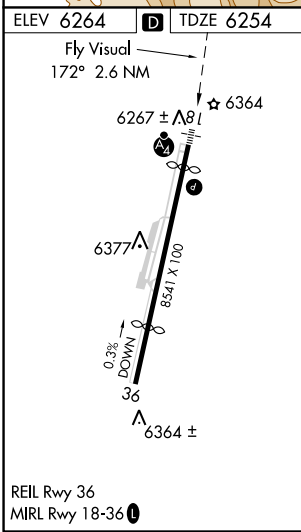

APP CRS
172°

Rwy Idg **7017**
TDZE **6254**
Apt Elev **6264**

GPS RWY 18

LAKE TAHOE (TVL)

NA Circling not authorized at night.

MALSF MISSED APPROACH: Climbing right turn to 12000 direct HETRY WP and hold.

ASOS 124.725	OAKLAND CENTER 127.95 316.1	CLNC DEL 134.3	CTAF 122.85
------------------------	---------------------------------------	--------------------------	-----------------------

SW-2, 22 JUN 2017 to 20 JUL 2017

SW-2, 22 JUN 2017 to 20 JUL 2017

CATEGORY	A	B	C	D
S-18	7160-3 906 (900-3)			8700-3 2446 (2500-3)
CIRCLING	7420-3 1156 (1200-3)	7520-3 1256 (1300-3)	7560-3 1296 (1300-3)	8700-3 2436 (2500-3)