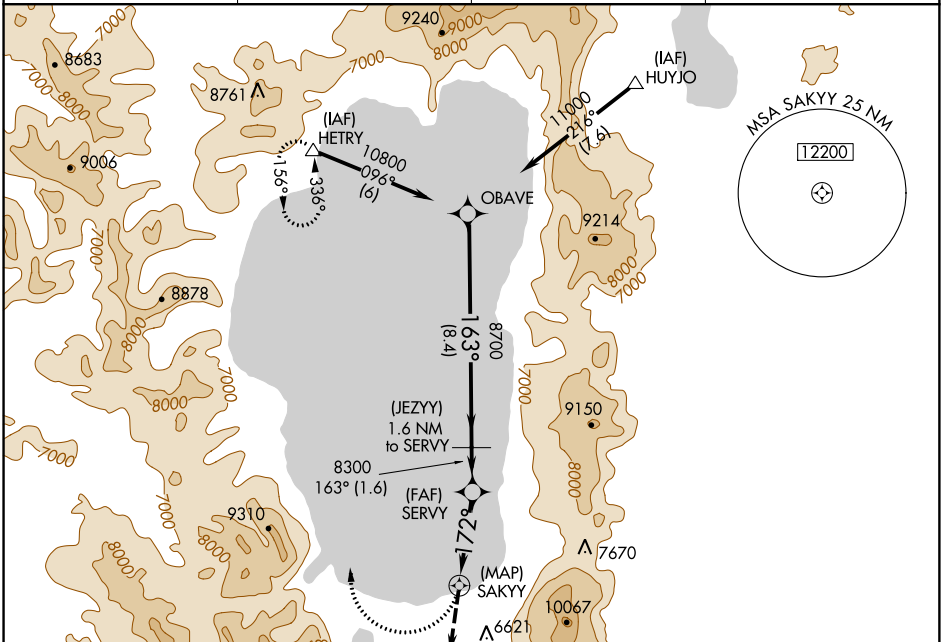

APP CRS
172°

Rwy Idg **7017**
TDZE **6254**
Apt Elev **6264**

GPS RWY 18

LAKE TAHOE (TVL)

NA Circling not authorized at night.

MALSF MISSED APPROACH: Climbing right turn to 12000 direct HETRY WP and hold.

ASOS 124.725	OAKLAND CENTER 127.95 316.1	CLNC DEL 134.3	CTAF 122.85
------------------------	---------------------------------------	--------------------------	-----------------------

SW-2, 22 JUN 2017 to 20 JUL 2017

SW-2, 22 JUN 2017 to 20 JUL 2017

CATEGORY	A	B	C	D
S-18	7160-3 906 (900-3)			8700-3 2446 (2500-3)
CIRCLING	7420-3 1156 (1200-3)	7520-3 1256 (1300-3)	7560-3 1296 (1300-3)	8700-3 2436 (2500-3)