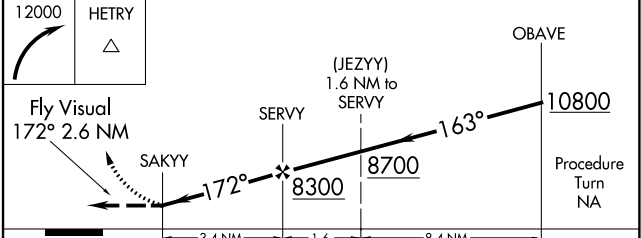

APP CRS
172°

Rwy Idg **7017**
TDZE **6254**
Apt Elev **6264**

GPS RWY 18

LAKE TAHOE (TVL)

NA Circling not authorized at night.

MALSF MISSED APPROACH: Climbing right turn to 12000 direct HETRY WP and hold.

ASOS 124.725	OAKLAND CENTER 127.95 316.1	CLNC DEL 134.3	CTAF 122.85
------------------------	---------------------------------------	--------------------------	-----------------------

SW-2, 22 JUN 2017 to 20 JUL 2017

SW-2, 22 JUN 2017 to 20 JUL 2017

CATEGORY	A	B	C	D
S-18	7160-3 906 (900-3)			8700-3 2446 (2500-3)
CIRCLING	7420-3 1156 (1200-3)	7520-3 1256 (1300-3)	7560-3 1296 (1300-3)	8700-3 2436 (2500-3)